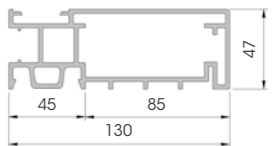

DF-A

Material **aluminium**
Length **2.000 mm**
Packing **2 pz / bundle**