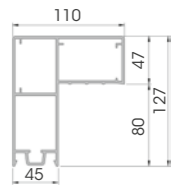

DFL 130x60

Length **5.800 mm**
Packing **2 pz / bag**
Colour **E**

MODEL ALSO FOR HEATER