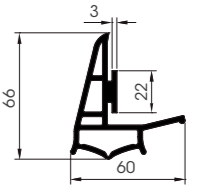

PLANE

Length **4.000 mm**
Packing **15 pz / box**
Colour **D**