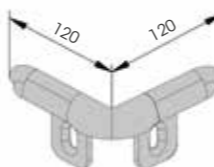

**KS 300**

Length **4.000 mm**  
Packing **1 pz**  
Colour **B E M**

**KEPF 300**

To install with TB20

Packing **40 pz / box**  
Colour **K**

**KSJ 300**

To install with TB20 / TF20

Packing **10 pz / box**  
Colour **B E**