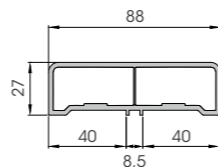

# Door Frame

**DFM 100**

Length **5.800 mm**  
Packing **2 pz / bag**  
Colour **E**

**DCF**

To install with TK 100 and TM 12

Length **5.800 mm**  
Packing **2 pz / bag**  
Colour **E**

**DCCF**

Length **5.800 mm**  
Packing **25 pz / bag**  
Colour **various**