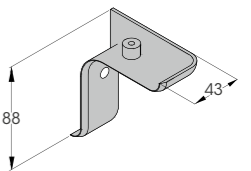

BUMT 150

To install with TM5

Packing **50 pz / box**
Colour **B E**