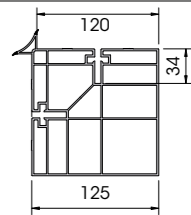

### Pillar System

**PIT 80**

Length **4.000 mm**  
Packing **unpacked on pallet**  
Colour **E**

**PIT 120**

Length **4.000 mm**  
Packing **unpacked on pallet**  
Colour **E**

**GE**

Length **4.000 mm**  
Packing **25 pz / bundle**