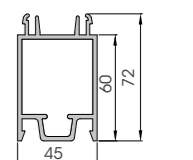

Door Frame

How to assemble DF 130

How to assemble DFS 130

Door Frame

DFL 110x80

Length **5.800 mm**
Packing **2 pz / bag**
Colour **E**

DFL 130x60

Length **5.800 mm**
Packing **2 pz / bag**
Colour **E**

MODEL ALSO FOR HEATER

DF 130

Length **5.800 mm**
Packing **2 pz / bag**
Colour **E**

DF-A

Material **aluminium**
Length **2.000 mm**
Packing **2 pz / bundle**

DFS H 130

Length **5.800 mm**
Packing **2 pz / bag**
Colour **E**

MODEL FOR HEATER

DFS 130

Length **5.800 mm**
Packing **2 pz / bag**
Colour **E**

DFSA 130

Packing **to be defined**
Colour **to be defined**

DFM 20

Length **5.800 mm**
Packing **4 pz / bag**
Colour **E**

DFM 60

Length **5.800 mm**
Packing **2 pz / bag**
Colour **E**