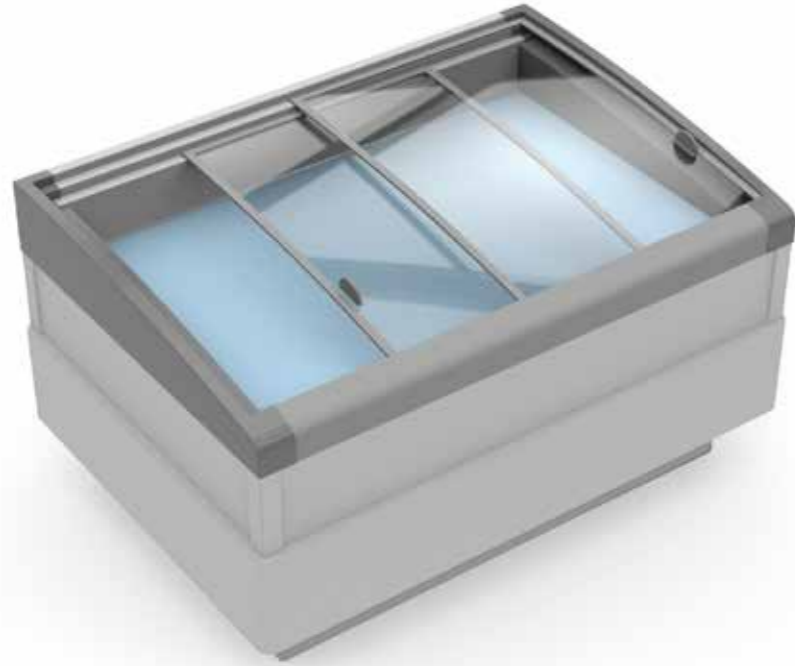

Sliding System

CURVED

CUB

Length **4.000 mm**
Packing **to be defined**
Colour **B**

CUF

Length **4.000 mm**
Packing **to be defined**
Colour **B**

CUS SX / DX

Packing **to be defined**
Colour **B**

CUH

Packing **to be defined**
Colour **B**

SSB

Length **4.000 mm**
Packing **to be defined**
Colour **B**

SSE

With double-sided tape

Length **4.000 mm**
Packing **to be defined**
Colour **B** transparent

Sliding System

UG

Length **4.000 mm**
Packing **to be defined**
Colour **B** transparent

DG

Length **4.000 mm**
Packing **to be defined**
Colour **B** transparent