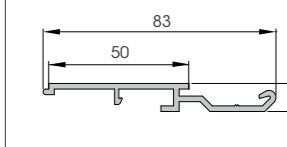

BUMT 150

To install with TM5

Packing 50 pz / box
Colour B E