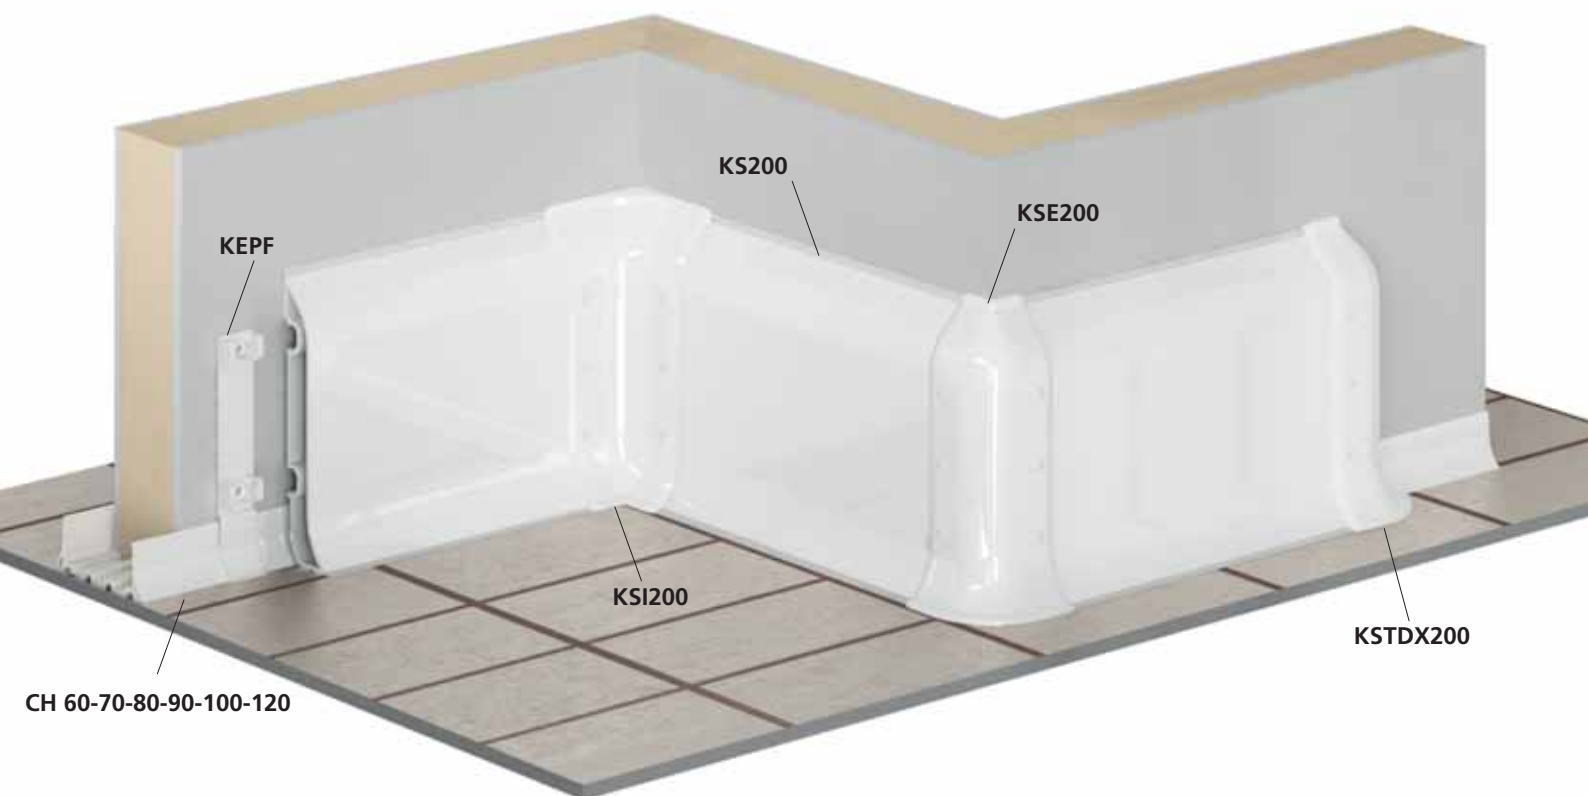

www.frigopolska.pl
www.sklep.frigopolska.pl

Kerb 200

***to install with Channels CH and CU**

A large size protection system, ideal for walls and panels. Easy to install and clean.
Fully equipped with corners caps and buttons.