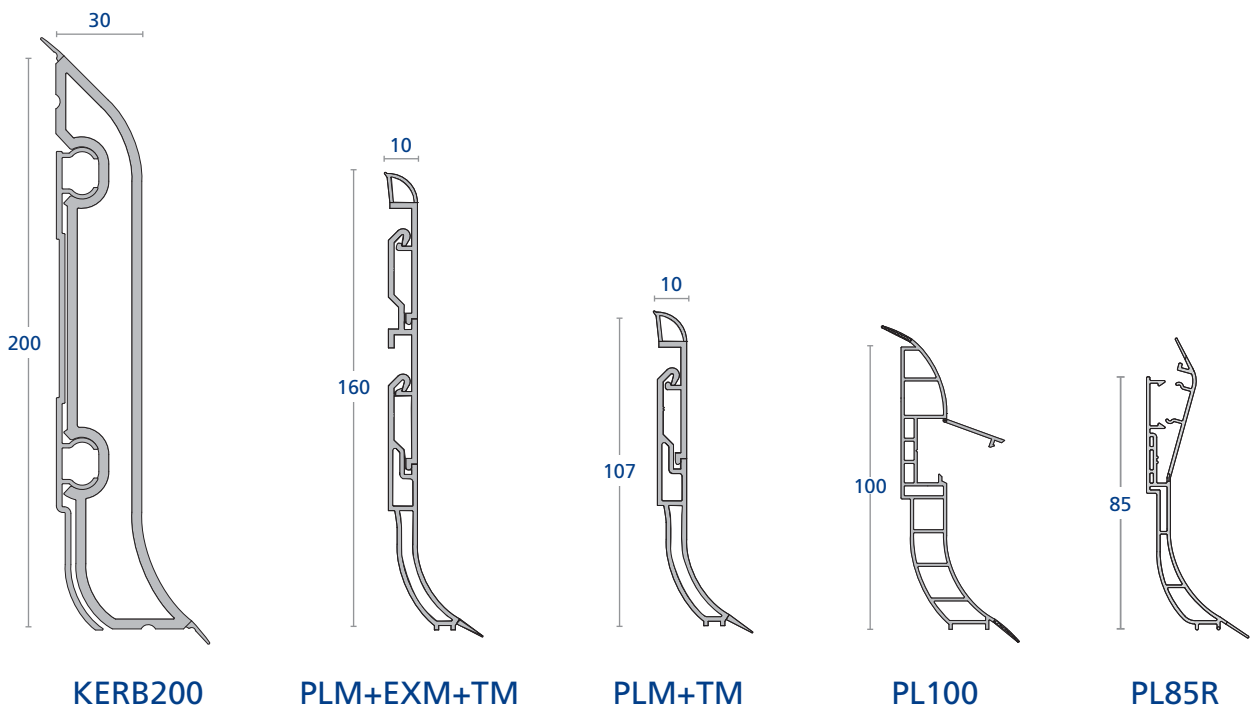

360° Global service

Un servizio a 360°

project plan
studio progetto

mould manufacturing
produzione stampo

mould realized
stampo finito

profiles manufacturing
produzione profili

products range
gamma prodotti

logistics
logistica

INTERNAL corners

EXTERNAL corners

PLINTH

**BU30+
BUPF30**

**BU30FLEX+
BUPF30**

**BU50+
BUPF50**

**BU50FLEX+
BUPF50**

BE80+BEC80

BES80

BU80+BUC80

BUMPER 80 SUPERFLEX

WP100+WPC

WP100+WPCS

**WP150+
WPC**

WP150+ WPCS